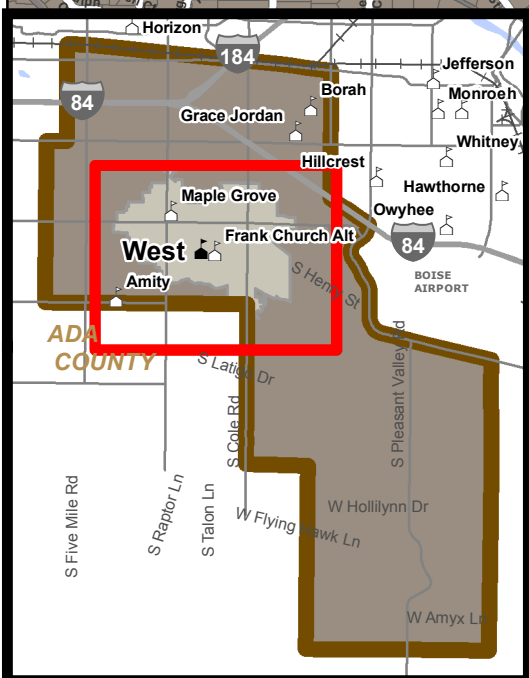

West Jr High School Attendance Zone

Legend

-  West Jr High
-  Other Schools
-  Bus Zone
-  Non-Bus Zone
-  Attendance Zone
-  Parcels

0.25 0.125 0 0.25
Miles