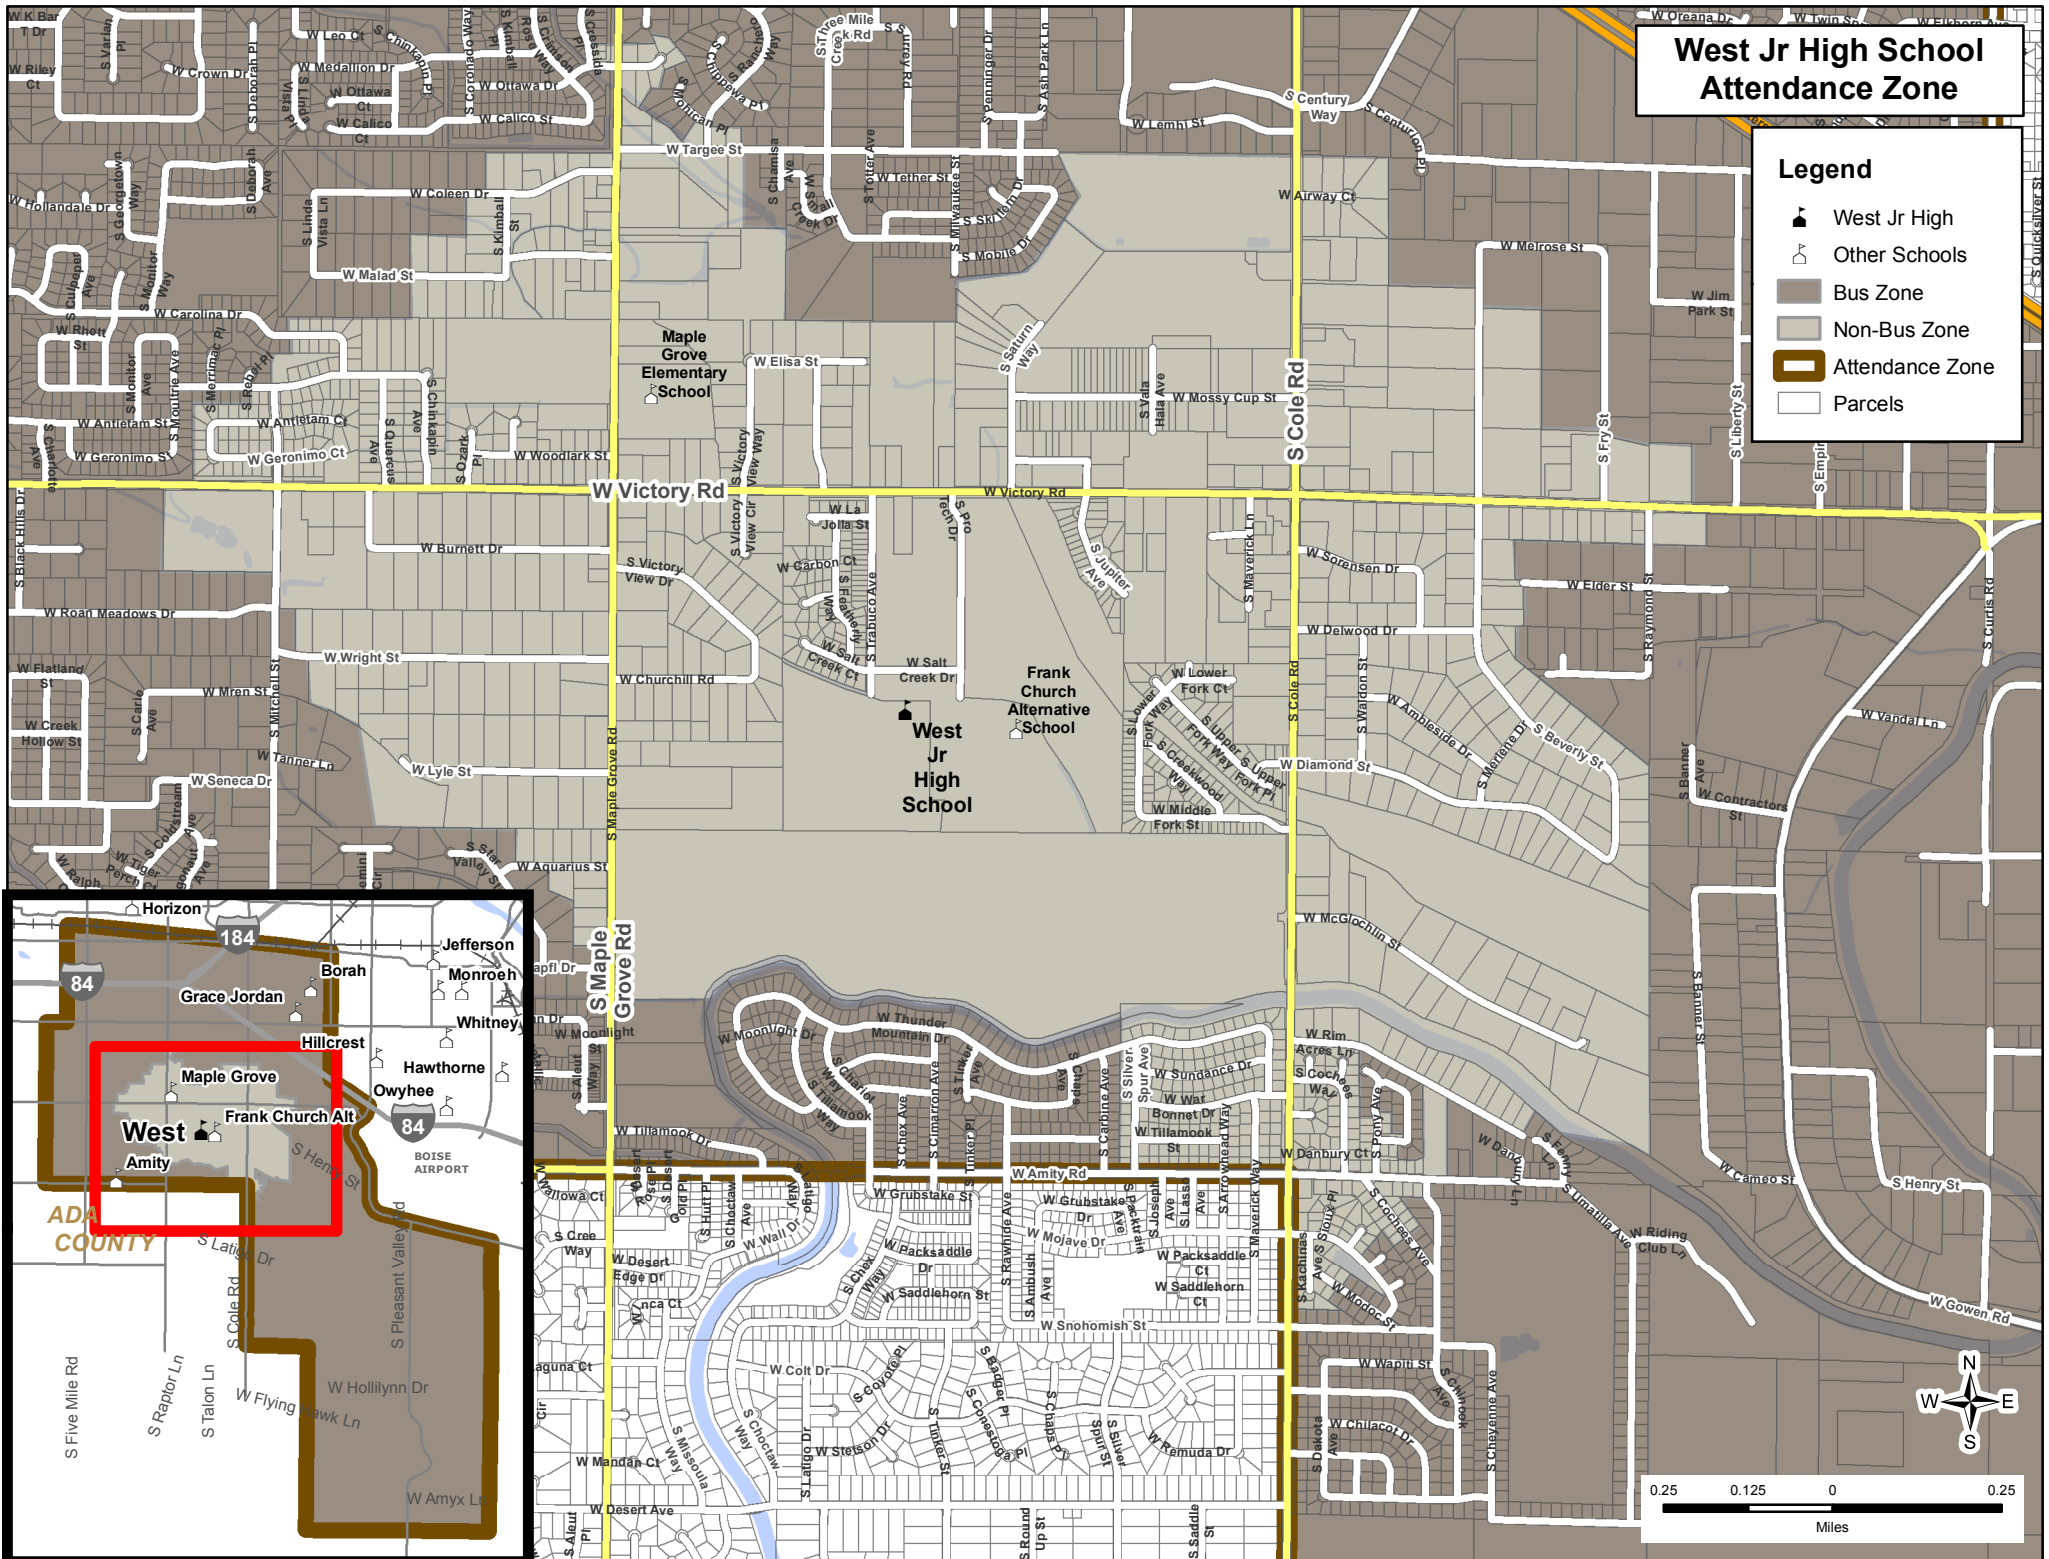

West Jr High School Attendance Zone

Legend

-  West Jr High
-  Other Schools
-  Bus Zone
-  Non-Bus Zone
-  Attendance Zone
-  Parcels

0.25 0.125 0 0.25
Miles